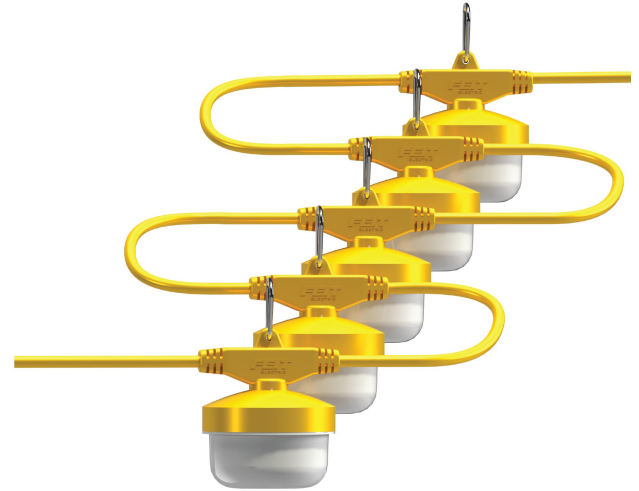

# 50 Ft. 8000 Lumens ProSeries 5-Lamp Flood String LED Work Light

## Features

- Plug-in string work light for extra site lighting
- Water resistant housing and heavy-duty construction for extra durability
- Linkable with up to 10 additional units
- **Ideal usage:** Work Lights

## Specifications

<b>Item Number</b>	<b>Item Length (In)</b>	<b>Item Width (In)</b>	<b>Item Height (In)</b>
WORKSL50-5G2	600.0	4.2	4.9
<b>Cord color</b>	<b>String Light Color</b>	<b>String Light Length</b>	<b>Lens Finish</b>
Yellow	Yellow	50 ft.	Polycarbonate
<b>Technology</b>	<b>Brightness (LUMENS)</b>	<b>Lumen Efficiency (LPW)</b>	<b>Color Accuracy (CRI)</b>
LED - SMD	8000	123.08	80
<b>Color Temperature (CCT)</b>	<b>Life Hours</b>	<b>Life Years</b>	<b>Voltage</b>
5000	50000	45.7	120
<b>Annual Energy Cost</b>	<b>Energy Used (Wattage)</b>	<b>Battery Operated</b>	<b>Pack Quantity</b>
7.83	65	No	1
<b>Bulbs Included</b>	<b>Smart</b>	<b>Portable</b>	<b>Dimmable</b>
Yes	No	Yes	No
<b>Hardwire</b>	<b>Enclosed Fixture Rated</b>	<b>Safety Location</b>	<b>Energy Star</b>
No	No	Wet	No
<b>CEC Compliant</b>	<b>Warranty Years</b>		
Not Regulated	3		