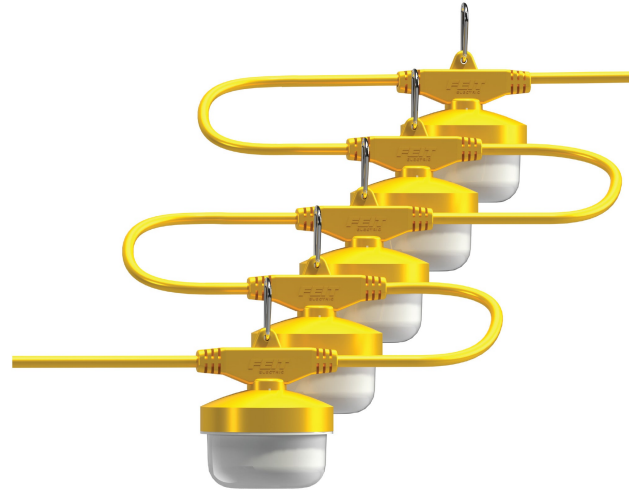

50 Ft. 8000 Lumens ProSeries 5-Lamp Flood String LED Work Light

Features

- Plug-in string work light for extra site lighting
- Water resistant housing and heavy-duty construction for extra durability
- Linkable with up to 10 additional units
- **Ideal usage:** Work Lights

Specifications

Item Number	Item Length (In)	Item Width (In)	Item Height (In)
WORKSL50-5G2	600.0	4.2	4.9
Cord color	String Light Color	String Light Length	Lens Finish
Yellow	Yellow	50 ft.	Polycarbonate
Technology	Brightness (LUMENS)	Lumen Efficiency (LPW)	Color Accuracy (CRI)
LED - SMD	8000	123.08	80
Color Temperature (CCT)	Life Hours	Life Years	Voltage
5000	50000	45.7	120
Annual Energy Cost	Energy Used (Wattage)	Battery Operated	Pack Quantity
7.83	65	No	1
Bulbs Included	Smart	Portable	Dimmable
Yes	No	Yes	No
Hardwire	Enclosed Fixture Rated	Safety Location	Energy Star
No	No	Wet	No
CEC Compliant			
Not Regulated			