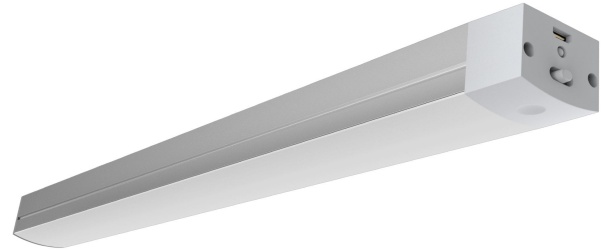

16.5 In. Cool White (4000K) Rechargeable LED Under Cabinet Light

Features

- Low profile light fits easily under cabinets and adds extra illumination to work spaces and kitchens
- Rechargeable battery eliminates the need for unseemly outlet cords
- Easy self-adhesive installation
- **Ideal usage:** Cabinet Lighting

Specifications

Item Number	Item Length (In)	Item Width (In)	Item Height (In)
UCL16.5/840/BAT	16.4	1.5	1.2
Bulb Finish	Fixture Type	Fixture Finish	Fixture Lens Material
White	Undercabinet Light	Aluminum	Plastic
Fixture Mount	Housing Finish	Technology	Brightness (LUMENS)
Under Cabinet	Gray	LED - SMD	370
Color Accuracy (CRI)	Color Temperature (CCT)	Battery Life Hours	Battery Operated
80	4000	8.5	YES
Pack Quantity	Smart	Portable	Dimmable
1	No	YES	NO
Hardwire	Enclosed Fixture Rated	CEC Compliant	Warranty Years
NO	No	Not Regulated	1