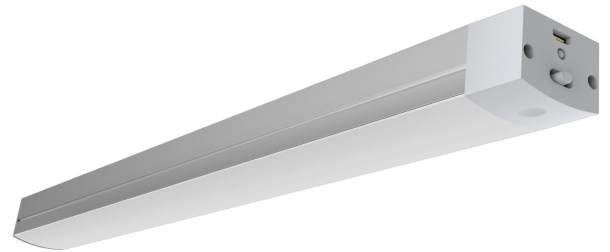

# 16.5 In. Cool White (4000K) Rechargeable LED Under Cabinet Light

## Features

- Low profile light fits easily under cabinets and adds extra illumination to work spaces and kitchens
- Rechargeable battery eliminates the need for unseemly outlet cords
- Easy self-adhesive installation
- **Ideal usage:** Cabinet Lighting

## Specifications

<b>Item Number</b>	<b>Item Length (In)</b>	<b>Item Width (In)</b>	<b>Item Height (In)</b>
<a href="#">UCL16.5/840/BAT</a>	16.4	1.5	1.2
<b>Bulb Finish</b>	<b>Fixture Type</b>	<b>Fixture Finish</b>	<b>Fixture Lens Material</b>
White	Undercabinet Light	Aluminum	Plastic
<b>Fixture Mount</b>	<b>Housing Finish</b>	<b>Technology</b>	<b>Brightness (LUMENS)</b>
Under Cabinet	Gray	LED - SMD	370
<b>Color Accuracy (CRI)</b>	<b>Color Temperature (CCT)</b>	<b>Battery Life Hours</b>	<b>Battery Operated</b>
80	4000	8.5	YES
<b>Pack Quantity</b>	<b>Smart</b>	<b>Portable</b>	<b>Dimmable</b>
1	No	YES	NO
<b>Hardwire</b>	<b>Enclosed Fixture Rated</b>	<b>Energy Star</b>	<b>CEC Compliant</b>
NO	No	No	Not Regulated
<b>Warranty Years</b>			
1			