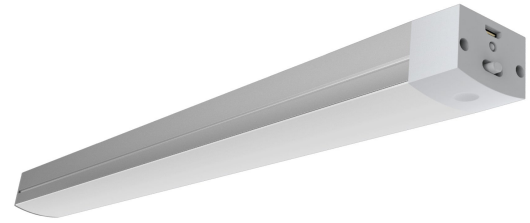

14.5 In. Rechargeable LED Under Cabinet Light

Features

- Low profile light fits easily under cabinets and adds extra illumination to work spaces and kitchens
- Rechargeable battery eliminates the need for unseemly outlet cords
- Easy self-adhesive installation
- **Ideal usage:** Cabinet Lighting

Specifications

Item Number	Item Length (In)	Item Width (In)	Item Height (In)
UCL14.5/840/BAT	14.5	1.5	1.1
Bulb Finish	Fixture Type	Fixture Finish	Fixture Lens Material
White	Undercabinet Light	Aluminum	Plastic
Fixture Mount	Body Material	Housing Finish	Technology
Under Cabinet	Aluminum	Gray	LED - SMD
Brightness (LUMENS)	Color Accuracy (CRI)	Color Temperature (CCT)	Energy Efficiency
290	80	4000	NA
Battery Life Hours	Battery Operated	Pack Quantity	Smart
8.5	YES	1	No
Portable	Dimmable	Hardwire	Enclosed Fixture Rated
YES	NO	NO	No
Energy Star	CEC Compliant	Warranty Years	
No	Not Regulated	1	