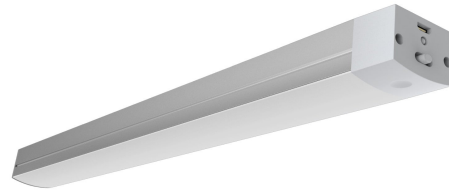

12.5 In Rechargeable LED Under Cabinet Light

Features

- Low profile light fits easily under cabinets and adds extra illumination to work spaces and kitchens
- Rechargeable battery eliminates the need for unseemly outlet cords
- Easy self-adhesive installation
- **Ideal usage:** Cabinet Lighting

Specifications

Item Number	Item Length (In)	Item Width (In)	Item Height (In)
UCL12.5/840/BAT	12.5	1.5	1.1
Bulb Finish	Fixture Type	Fixture Finish	Fixture Lens Material
White	Undercabinet Light	Aluminum	Plastic
Fixture Mount	Body Material	Housing Finish	Technology
Under Cabinet	Aluminum	Gray	LED - SMD
Brightness (LUMENS)	Color Accuracy (CRI)	Color Temperature (CCT)	Energy Efficiency
250	80	4000	NA
Battery Life Hours	Battery Operated	Pack Quantity	Smart
8.5	YES	1	No
Portable	Dimmable	Hardwire	Enclosed Fixture Rated
YES	NO	NO	No
Energy Star	CEC Compliant	Warranty Years	
No	Not Regulated	1	