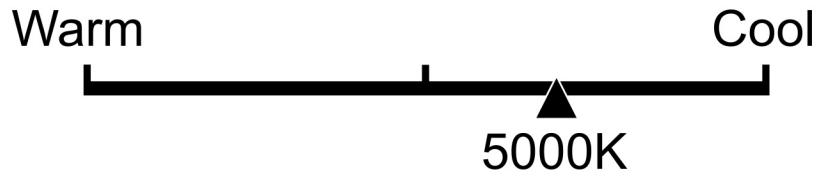

T1460S2/950WFHDRP/2

Lighting Facts Per Bulb

Brightness **500 lumens**

Estimated Yearly Energy Cost **\$0.66**

Based on 3 hrs/day, 11¢/kWh.
Cost depends on rates and use.

Life

Based on 3 hrs/day **18.3 years**

Light Appearance

Energy Used **5.5 Watts**