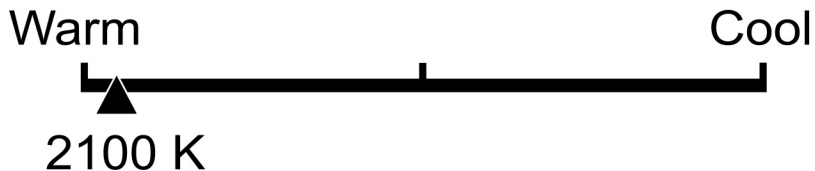

Lighting Facts Per Bulb

Brightness **200 lumens**

Estimated Yearly Energy Cost **$0.54**

Based on 3 hrs/day, 11¢/kWh.
Cost depends on rates and use.

Life

Based on 3 hrs/day

13.7 years

Light Appearance

Energy Used **4.5 Watts**

T1440/S/LED/HDR
P

Brightness
200
lumens

Estimated
Energy Cost
$0.54
per year