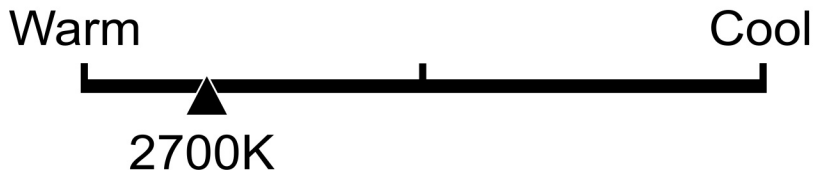

Lighting Facts Per Bulb

Brightness **310 lumens**

Estimated Yearly Energy Cost **\$0.54**

Based on 3 hrs/day, 11¢/kWh.
Cost depends on rates and use.

Life

Based on 3 hrs/day

13.7 years

Light Appearance