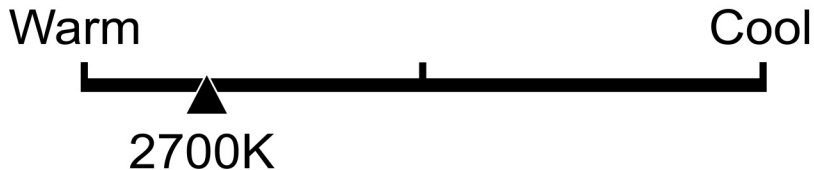

Lighting Facts Per Bulb

Brightness **310 lumens**

Estimated Yearly Energy Cost **\$0.54**

Based on 3 hrs/day, 11¢/kWh.
Cost depends on rates and use.

Life

Based on 3 hrs/day

13.7 years

Light Appearance