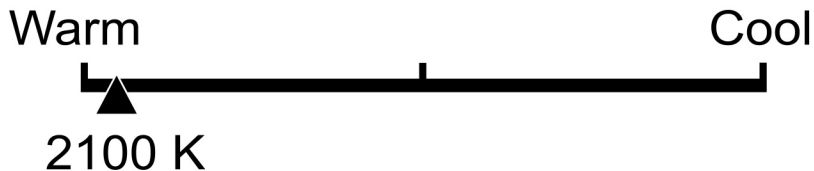

Lighting Facts Per Bulb

Brightness **300 lumens**

Estimated Yearly Energy Cost **\$0.48**

Based on 3 hrs/day, 11¢/kWh.
Cost depends on rates and use.

Life

Based on 3 hrs/day

13.7 years

Light Appearance