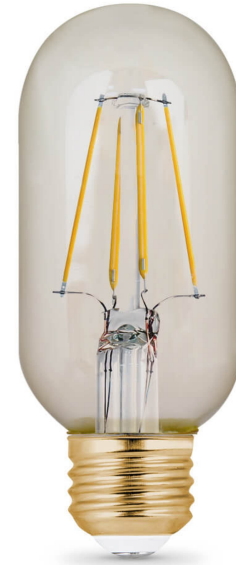

4W (40W Replacement) T14 E26 Dimmable Straight Filament Amber Glass Vintage Edison LED Light Bulb, Soft White

Features

- Combines the latest in LED technology with a timeless, traditional look
- Amber glow makes any space appear cozy and inviting
- Energy efficient LED technology uses considerably less power compared to equivalent incandescent lights
- **Ideal usage:** Wall Sconce

Specifications

Item Number	Item Length (In)	Item Width (In)	Bulb Shape
T14/VG/LED	4.2	1.8	T14
Bulb Type	Bulb Base	Bulb Finish	Technology
Tubular	E26	Amber	LED - Filament
Brightness (LUMENS)	Lumen Efficiency (LPW)	Beam Angle	Color Accuracy (CRI)
300	75.0	270	80
Color Temperature (CCT)	Life Hours	Life Years	Voltage
2100	15000	13.7	120
Replacement	Annual Energy Cost	Energy Efficiency	Energy Used (Wattage)
40	0.48	90.0%	4
Battery Operated	Pack Quantity	Smart	Portable
No	1	No	No
Dimmable	Hardwire	Enclosed Fixture Rated	Safety Location
Yes	No	Yes	Damp
CEC Compliant	Warranty Years		
Not Regulated	2		