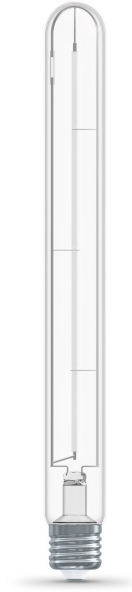

8.5W (60W Replacement) T10 E26 Dimmable Straight White Filament Clear Glass Vintage Edison LED Light Bulb, Daylight

Features

- Exposed white filament blends into the aesthetic of any room for maximum versatility
- High 90+ CRI bulbs bring out more natural skin tones and vibrant, true-to-life colors
- Looks as beautiful off as it does on
- **Ideal usage:** Exposed-bulb Lighting Applications

Specifications

Item Number	Item Length (In)	Item Width (In)	Bulb Shape
T10XL60S1950CAWFHDRP	11.0	1.2	T10
Bulb Type	Bulb Base	Brightness (LUMENS)	Lumen Efficiency (LPW)
Tubular	E26	800	94.12
Color Accuracy (CRI)	Color Temperature (CCT)	Life Hours	Life Years
90	5000	15000	13.7
Voltage	Replacement	Annual Energy Cost	Energy Efficiency
120	60	1.02	85.8%
Energy Used (Wattage)	Battery Operated	Pack Quantity	Smart
8.5	NO	1	No
Portable	Dimmable	Hardwire	Enclosed Fixture Rated
NO	YES	NO	YES
Safety Location	Energy Star	CEC Compliant	Warranty Years
Damp	No	Title 20	3