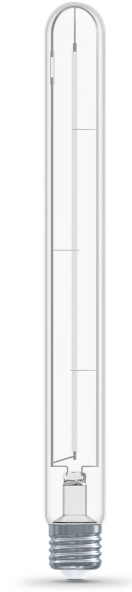

8.5W (60W Replacement) T10 E26 Dimmable Straight White Filament Clear Glass Vintage Edison LED Light Bulb, Soft White

Features

- Exposed white filament blends into the aesthetic of any room for maximum versatility
- High 90+ CRI bulbs bring out more natural skin tones and vibrant, true-to-life colors
- Looks as beautiful off as it does on
- **Ideal usage:** Exposed-bulb Lighting Applications

Specifications

Item Number	Item Length (In)	Item Width (In)	Bulb Shape
T10XL60S1927CAWFHDRP	11.0	1.2	T10
Bulb Type	Bulb Base	Brightness (LUMENS)	Lumen Efficiency (LPW)
Tubular	E26	800	94.12
Color Accuracy (CRI)	Color Temperature (CCT)	Life Hours	Life Years
90	2700	15000	13.7
Voltage	Replacement	Annual Energy Cost	Energy Efficiency
120	60	1.02	85.8%
Energy Used (Wattage)	Battery Operated	Pack Quantity	Smart
8.5	NO	1	No
Portable	Dimmable	Hardwire	Enclosed Fixture Rated
NO	YES	NO	YES
Safety Location	Energy Star	CEC Compliant	Warranty Years
Damp	No	Title 20	3