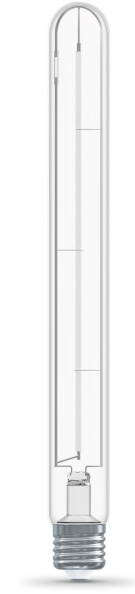

8.5W (60W Replacement) T10 E26 Dimmable Straight White Filament Clear Glass Vintage Edison LED Light Bulb, Soft White

Features

- Exposed white filament blends into the aesthetic of any room for maximum versatility
- High 90+ CRI bulbs bring out more natural skin tones and vibrant, true-to-life colors
- Looks as beautiful off as it does on
- **Ideal usage:** Exposed-bulb Lighting Applications

Specifications

Item Number	Item Length (In)	Item Width (In)	Bulb Shape
T10XL60S1927CAWFHDRP	11.0	1.2	T10
Bulb Type	Bulb Base	Brightness (LUMENS)	Lumen Efficiency (LPW)
Tubular	E26	800	94.12
Color Accuracy (CRI)	Color Temperature (CCT)	Life Hours	Life Years
90	2700	15000	13.7
Voltage (V)	Replacement (Wattage)	Annual Energy Cost (\$)	Energy Efficiency
120	60	1.02	85.8%
Energy Used (Wattage)	Battery Operated	Pack Quantity	Smart
8.5	No	1	No
Portable	Dimmable	Hardwire	Enclosed Fixture Rated
No	Yes	No	Yes
Safety Location	CEC Compliant	Warranty Years	
Damp	Title 20	3	