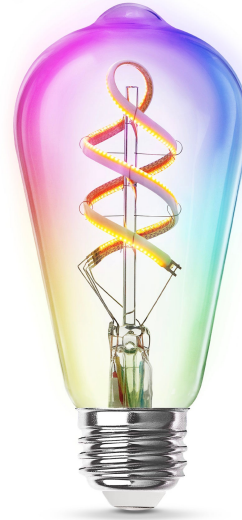

# 60W Replacement ST21 E26 Dimmable Color Changing Spiral Filament Vintage Decorative Smart Wifi LED Light Bulb

## Features

- Turn on/off and adjust lighting with your smartphone
- Compatible with Google Home and Amazon Alexa voice assistants
- Chose from millions of color to match your mood
- **Ideal usage:** Exposed-bulb Lighting Applications

## Specifications

<b>Item Number</b>	<b>Item Length (In)</b>	<b>Item Width (In)</b>	<b>Bulb Shape</b>
ST2160/RGBW/FIL/AG	5.3	2.5	ST
<b>Bulb Type</b>	<b>Bulb Base</b>	<b>Bulb Finish</b>	<b>Technology</b>
Straight Tubular	E26	Clear	LED - Flexible Filament
<b>Brightness (LUMENS)</b>	<b>Lumen Efficiency (LPW)</b>	<b>Beam Angle</b>	<b>Color Accuracy (CRI)</b>
300	50.0	270	80
<b>Color Temperature (CCT)</b>	<b>Life Hours</b>	<b>Life Years</b>	<b>Voltage</b>
2100	15000	13.7	120
<b>Replacement</b>	<b>Annual Energy Cost</b>	<b>Energy Efficiency</b>	<b>Energy Used (Wattage)</b>
60	0.72	90.0%	6
<b>Battery Operated</b>	<b>Pack Quantity</b>	<b>Smart</b>	<b>Portable</b>
No	1	Yes	No
<b>Dimmable</b>	<b>Hardwire</b>	<b>Enclosed Fixture Rated</b>	<b>Safety Location</b>
No	No	Yes	Damp
<b>Energy Star</b>	<b>CEC Compliant</b>	<b>Warranty Years</b>	
No	Not Regulated	3	