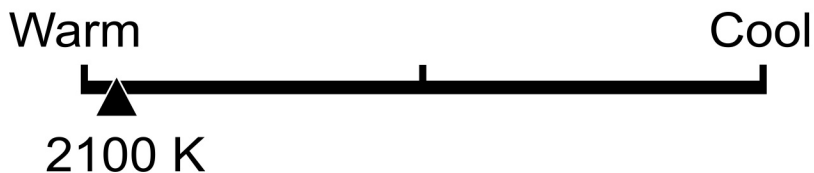

Lighting Facts Per Bulb

Brightness **300 lumens**

Estimated Yearly Energy Cost **\$0.72**

Based on 3 hrs/day, 11¢/kWh.
Cost depends on rates and use.

Life

Based on 3 hrs/day

13.7 years

Light Appearance