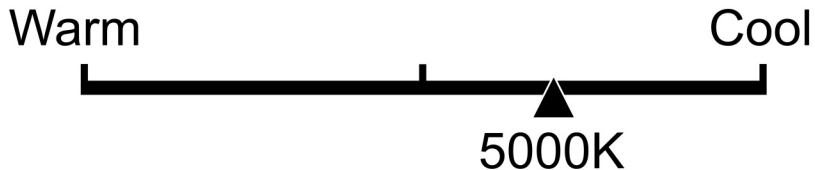

Lighting Facts Per Bulb

Brightness **800 lumens**

Estimated Yearly Energy Cost **\$1.06**

Based on 3 hrs/day, 11¢/kWh.
Cost depends on rates and use.

Life

Based on 3 hrs/day

13.7 years

Light Appearance