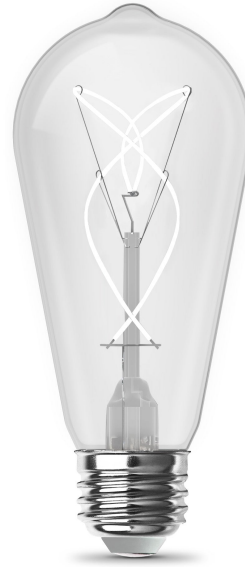

8.2W (60W Equivalent) Daylight (5000K) ST19 Shape (E26 Base) LED Designer White Filament Bulb

Features

- Exposed white filament blends into the aesthetic of any room for maximum versatility
- High 90+ CRI bulbs bring out more natural skin tones and vibrant, true-to-life colors
- Looks as beautiful off as it does on
- **Ideal usage:** Exposed-bulb Lighting Applications

Specifications

Item Number	Item Length (In)	Item Width (In)	Bulb Shape
ST1960S3950WFIL/HDRP	5.3	2.3	ST19
Bulb Type	Bulb Base	Technology	Brightness (LUMENS)
Straight Tubular	E26	LED - Flexible Filament	800
Lumen Efficiency (LPW)	Color Accuracy (CRI)	Color Temperature (CCT)	Life Hours
97.56	90	5000	15000
Life Years	Voltage	Replacement	Annual Energy Cost
13.7	120	60	0.99
Energy Efficiency	Energy Used (Wattage)	Battery Operated	Pack Quantity
86.3%	8.2	No	1
Smart	Portable	Dimmable	Hardwire
No	No	Yes	No
Enclosed Fixture Rated	Safety Location	Energy Star	CEC Compliant
Yes	Damp	No	Title 20
Warranty Years	Special Features		
3	Super Thin White Fil		