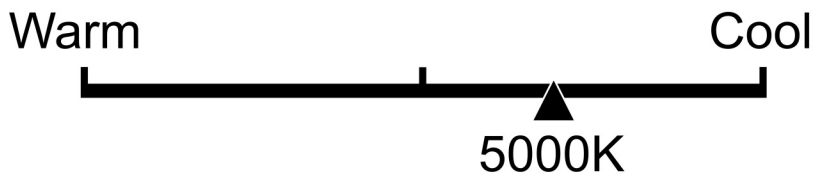

Lighting Facts Per Bulb

Brightness **800 lumens**

Estimated Yearly Energy Cost **\$0.99**

Based on 3 hrs/day, 11¢/kWh.
Cost depends on rates and use.

Life

Based on 3 hrs/day

13.7 years

Light Appearance