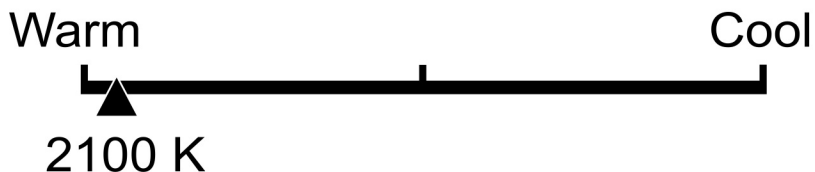

# Lighting Facts Per Bulb

---

**Brightness** **800 lumens**

---

**Estimated Yearly Energy Cost** **\$0.99**

Based on 3 hrs/day, 11¢/kWh.  
Cost depends on rates and use.

---

## Light Appearance

**Energy Used** **8.2 Watts**

---

ST1960S3821WFIL  
/HDRP

Brightness  
**800**  
lumens

Estimated  
Energy Cost  
**\$0.99**  
per year