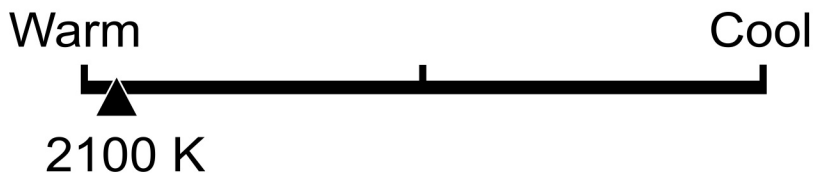

Lighting Facts Per Bulb

Brightness **800 lumens**

Estimated Yearly Energy Cost **\$0.99**

Based on 3 hrs/day, 11¢/kWh.
Cost depends on rates and use.

Life

Based on 3 hrs/day

13.7 years

Light Appearance