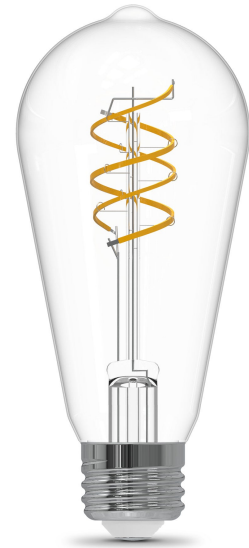

# 5.5W (60W Replacement) ST19 E26 Dimmable Spiral Filament Clear Glass Vintage Edison LED Light Bulb, Soft White (2-Pack)

## Features

- Unique spiral-shaped filament look lends a touch of elegance to any room
- Combines the latest in LED technology with a timeless, traditional look
- Dimmable design lets you customize the brightness of any room

## Specifications

<b>Item Number</b>	<b>Item Length (In)</b>	<b>Item Width (In)</b>	<b>Bulb Shape</b>
ST1960S2D/927CAFIL/2	5.3	2.2	ST19
<b>Bulb Type</b>	<b>Bulb Base</b>	<b>Brightness (LUMENS)</b>	<b>Color Accuracy (CRI)</b>
Straight Tubular	E26	500	90
<b>Color Temperature (CCT)</b>	<b>Life Hours</b>	<b>Life Years</b>	<b>Voltage (V)</b>
2700	17000	15.5	120
<b>Replacement (Wattage)</b>	<b>Energy Used (Wattage)</b>	<b>Battery Operated</b>	<b>Pack Quantity</b>
60	5.5	No	2
<b>Smart</b>	<b>Portable</b>	<b>Dimmable</b>	<b>Hardwire</b>
No	No	Yes	No
<b>Enclosed Fixture Rated</b>	<b>Safety Location</b>	<b>CEC Compliant</b>	<b>Warranty Years</b>
Yes	Damp	Title 20	3