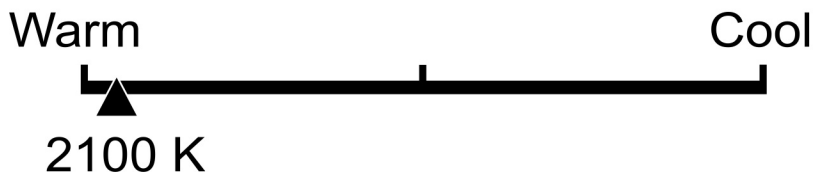

Lighting Facts Per Bulb

Brightness **500 lumens**

Estimated Yearly Energy Cost

Based on 3 hrs/day, 11¢/kWh.
Cost depends on rates and use.

Life

Based on 3 hrs/day

15.5 years

Light Appearance

Energy Used **5.5 Watts**

ST1960S2D/821FI
LVG/2

Brightness
500
lumens

Estimated
Energy Cost
per year