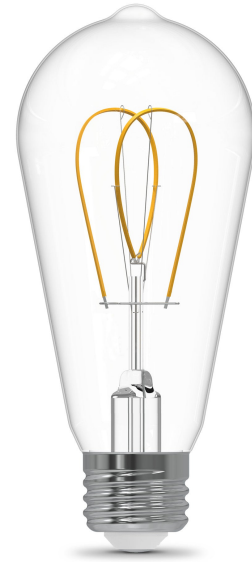

# 5.5W (60W Replacement) ST19 E26 Dimmable M Shape Filament Clear Glass Vintage Edison LED Light Bulb, Daylight (2-Pack)

## Features

- Dimmable design lets you customize the brightness of any room
- Unique M-shaped filament look lends a touch of elegance to any room
- Combines the latest in LED technology with a timeless, traditional look

## Specifications

<b>Item Number</b>	<b>Item Length (In)</b>	<b>Item Width (In)</b>	<b>Bulb Shape</b>
<a href="#">ST1960M2/950CAFIL/2</a>	5.3	2.3	ST19
<b>Bulb Type</b>	<b>Bulb Base</b>	<b>Brightness (LUMENS)</b>	<b>Lumen Efficiency (LPW)</b>
Straight Tubular	E26	500	90.91
<b>Color Accuracy (CRI)</b>	<b>Color Temperature (CCT)</b>	<b>Life Hours</b>	<b>Life Years</b>
90	5000	17000	15.5
<b>Voltage (V)</b>	<b>Replacement (Wattage)</b>	<b>Annual Energy Cost (\$)</b>	<b>Energy Efficiency</b>
120	60	0.66	90.8%
<b>Energy Used (Wattage)</b>	<b>Battery Operated</b>	<b>Pack Quantity</b>	<b>Smart</b>
5.5	No	2	No
<b>Portable</b>	<b>Dimmable</b>	<b>Hardwire</b>	<b>Enclosed Fixture Rated</b>
No	Yes	No	Yes
<b>Safety Location</b>	<b>CEC Compliant</b>	<b>Warranty Years</b>	
Damp	Title 20	3	