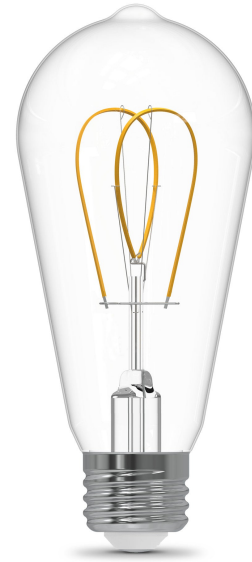

5.5W (60W Replacement) ST19 E26 Dimmable M Shape Filament Clear Glass Vintage Edison LED Light Bulb, Soft White (2-Pack)

Features

- Unique M-shaped filament look lends a touch of elegance to any room
- Dimmable design lets you customize the brightness of any room
- Combines the latest in LED technology with a timeless, traditional look

Specifications

Item Number	Item Length (In)	Item Width (In)	Bulb Shape
ST1960M2/927CAFIL/2	5.3	2.3	ST19
Bulb Type	Bulb Base	Brightness (LUMENS)	Lumen Efficiency (LPW)
Straight Tubular	E26	500	90.91
Color Accuracy (CRI)	Color Temperature (CCT)	Life Hours	Life Years
90	2700	17000	15.5
Voltage (V)	Replacement (Wattage)	Annual Energy Cost (\$)	Energy Efficiency
120	60	0.66	90.8%
Energy Used (Wattage)	Battery Operated	Pack Quantity	Smart
5.5	No	2	No
Portable	Dimmable	Hardwire	Enclosed Fixture Rated
No	Yes	No	Yes
Safety Location	CEC Compliant	Warranty Years	
Damp	Title 20	3	