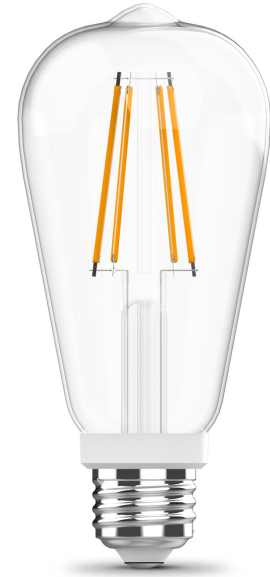

8.8W (60W Replacement) ST19 E26 Motion Activated Straight Filament Clear Glass Vintage Edison LED Light Bulb, Daylight

Features

- Exposed filament look lends a touch of elegance to any room
- Automatic sensors turn the light on when motion is detected
- Dial it up, dial it down-set the mood with fully dimmable vintage style lighting

Specifications

Item Number	Item Length (In)	Item Width (In)	Bulb Shape
ST1960CL950CMM/HDRP	5.7	2.5	ST19
Bulb Type	Bulb Base	Technology	Brightness (LUMENS)
Straight Tubular	E26	LED - Filament	800
Lumen Efficiency (LPW)	Color Accuracy (CRI)	Color Temperature (CCT)	Life Hours
90.91	90	5000	15000
Life Years	Voltage (V)	Replacement (Wattage)	Annual Energy Cost (\$)
13.7	120	60	1.06
Energy Efficiency	Energy Used (Wattage)	Battery Operated	Pack Quantity
85.3%	8.8	No	1
Smart	Portable	Dimmable	Hardwire
No	No	No	No
Enclosed Fixture Rated	Safety Location	CEC Compliant	
Yes	Damp	Title 20	