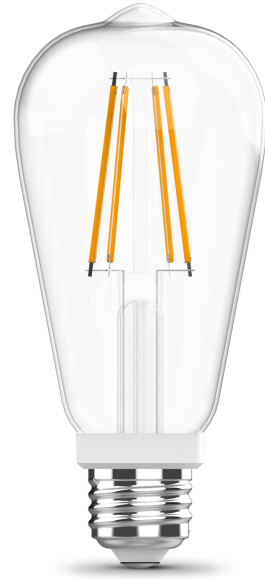

# 8.8W (60W Replacement) ST19 E26 Motion Activated Straight Filament Clear Glass Vintage Edison LED Light Bulb, Soft White

## Features

- Exposed filament look lends a touch of elegance to any room
- Automatic sensors turn the light on when motion is detected
- 90+ high CRI color rendering light bulbs makes colors more realistic and vibrant

## Specifications

<b>Item Number</b>	<b>Bulb Shape</b>	<b>Bulb Type</b>	<b>Bulb Base</b>
<a href="#">ST1960CL927CAMM/HDRP</a>	ST19	Straight Tubular	E26
<b>Technology</b>	<b>Brightness (LUMENS)</b>	<b>Lumen Efficiency (LPW)</b>	<b>Color Accuracy (CRI)</b>
LED - Filament	800	90.91	90
<b>Color Temperature (CCT)</b>	<b>Life Hours</b>	<b>Life Years</b>	<b>Voltage</b>
2700	15000	13.7	120
<b>Replacement</b>	<b>Annual Energy Cost</b>	<b>Energy Efficiency</b>	<b>Energy Used (Wattage)</b>
60	1.06	85.3%	8.8
<b>Battery Operated</b>	<b>Pack Quantity</b>	<b>Smart</b>	<b>Portable</b>
NO	1	No	NO
<b>Dimmable</b>	<b>Hardwire</b>	<b>Enclosed Fixture Rated</b>	<b>Safety Location</b>
NO	NO	YES	Damp
<b>Energy Star</b>	<b>CEC Compliant</b>		
No	Title 20		