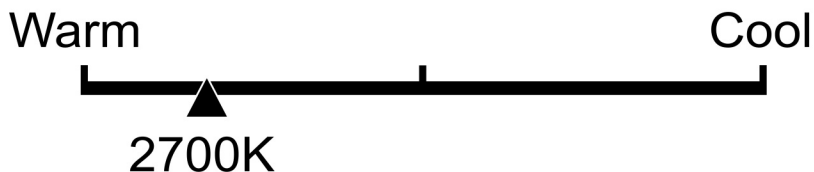

Lighting Facts Per Bulb

Brightness **800 lumens**

Estimated Yearly Energy Cost **$1.06**

Based on 3 hrs/day, 11¢/kWh.
Cost depends on rates and use.

Life

Based on 3 hrs/day

13.7 years

Light Appearance

Energy Used **8.8 Watts**

ST1960927CAWFIL
/HDRP

Brightness
800
lumens

Estimated
Energy Cost
$1.06
per year