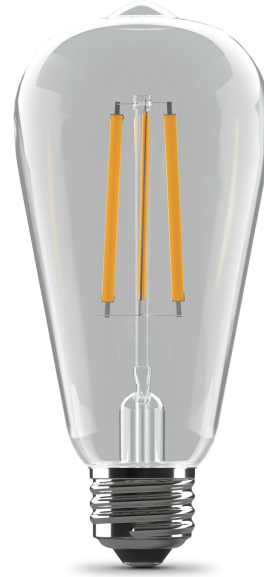

# 8.8W (60W Replacement) ST19 E26 Dimmable Enhance Straight Filament Clear Glass Vintage Edison LED Light Bulb, Daylight (4-Pack)

## Features

- Combines the latest in LED technology with a timeless, traditional look
- Exposed filament look lends a touch of elegance to any room
- Dimmable design lets you customize the brightness of any room

## Specifications

<b>Item Number</b>	<b>Item Length (In)</b>	<b>Item Width (In)</b>	<b>Bulb Shape</b>
ST1960/CL/950CA/4	5.4	2.5	ST19
<b>Bulb Type</b>	<b>Bulb Base</b>	<b>Brightness (LUMENS)</b>	<b>Lumen Efficiency (LPW)</b>
Straight Tubular	E26	800	90.91
<b>Color Accuracy (CRI)</b>	<b>Color Temperature (CCT)</b>	<b>Life Hours</b>	<b>Life Years</b>
90	5000	15000	13.7
<b>Voltage</b>	<b>Replacement</b>	<b>Annual Energy Cost</b>	<b>Energy Efficiency</b>
120	60	1.06	85.3%
<b>Energy Used (Wattage)</b>	<b>Battery Operated</b>	<b>Pack Quantity</b>	<b>Smart</b>
8.8	No	4	No
<b>Portable</b>	<b>Dimmable</b>	<b>Hardwire</b>	<b>Enclosed Fixture Rated</b>
No	Yes	No	Yes
<b>Safety Location</b>	<b>Energy Star</b>	<b>CEC Compliant</b>	
Damp	No	Title 20	