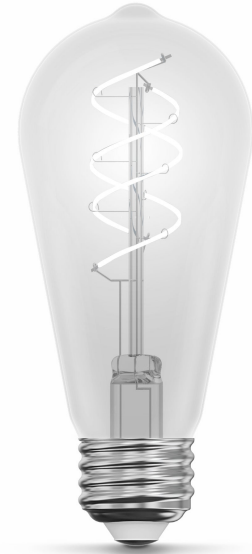

5.5W (40W Equivalent) Daylight (5000K) ST19 Shape (E26 Base) LED Designer Spiral White Filament Bulb

Features

- Exposed white filament blends into the aesthetic of any room for maximum versatility
- High 90+ CRI bulbs bring out more natural skin tones and vibrant, true-to-life colors
- Looks as beautiful off as it does on
- **Ideal usage:** Exposed-bulb Lighting Applications

Specifications

Item Number	Item Length (In)	Item Width (In)	Bulb Shape
ST1940S2950WFIL/HDRP	5.3	2.3	ST19
Bulb Type	Bulb Base	Brightness (LUMENS)	Lumen Efficiency (LPW)
Straight Tubular	E26	500	90.91
Color Accuracy (CRI)	Color Temperature (CCT)	Life Hours	Life Years
90	5000	15000	13.7
Voltage	Replacement	Annual Energy Cost	Energy Efficiency
120	40	0.66	91.3%
Energy Used (Wattage)	Battery Operated	Pack Quantity	Smart
5.5	No	1	No
Portable	Dimmable	Hardwire	Enclosed Fixture Rated
No	Yes	No	Yes
Safety Location	CEC Compliant		
Damp	Title 20		