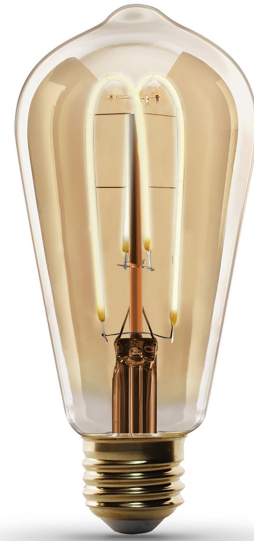

6.5W (40W Replacement) ST19 E26 M Shape Filament Amber Glass Vintage Edison LED Light Bulb, Warm Light

Features

- Handmade LED filament emits unique, cozy, warm glow (2100K)
- Ideal for decorative indoor/outdoor use and enclosed fixtures
- Dimmable vintage filament light bulb made with amber glass

Specifications

Item Number	Item Length (In)	Item Width (In)	Bulb Shape
ST1940/M/LED/HDRP	5.4	2.5	ST19
Bulb Type	Bulb Base	Bulb Finish	Technology
Straight Tubular	E26	Amber	LED - Filament
Brightness (LUMENS)	Lumen Efficiency (LPW)	Color Accuracy (CRI)	Color Temperature (CCT)
250	38.46	80	2100
Life Hours	Life Years	Voltage	Replacement
15000	13.7	120	40
Annual Energy Cost	Energy Efficiency	Energy Used (Wattage)	Battery Operated
0.78	83.8%	6.5	NO
Pack Quantity	Smart	Portable	Dimmable
1	No	NO	YES
Hardwire	Enclosed Fixture Rated	Safety Location	Energy Star
NO	YES	Damp	No
CEC Compliant	Warranty Years		
Not Regulated	2		