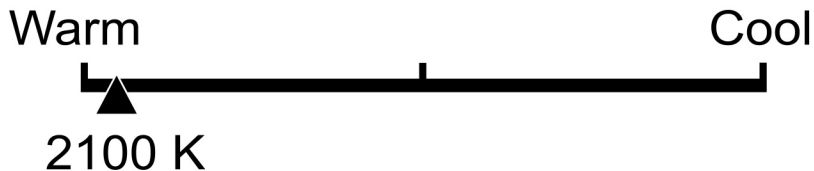

Lighting Facts Per Bulb

Brightness **250 lumens**

Estimated Yearly Energy Cost **\$0.33**

Based on 3 hrs/day, 11¢/kWh.
Cost depends on rates and use.

Life

Based on 3 hrs/day

13.7 years

Light Appearance