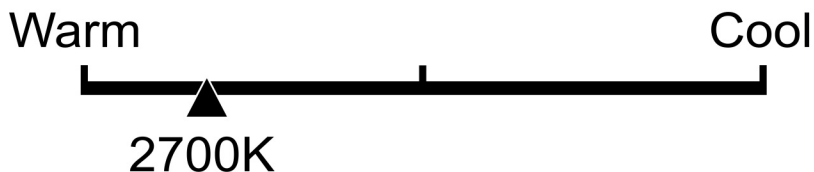

Lighting Facts Per Bulb

Brightness **1500 lumens**

Estimated Yearly Energy Cost **\$1.99**

Based on 3 hrs/day, 11¢/kWh.
Cost depends on rates and use.

Life

Based on 3 hrs/day

15.5 years

Light Appearance