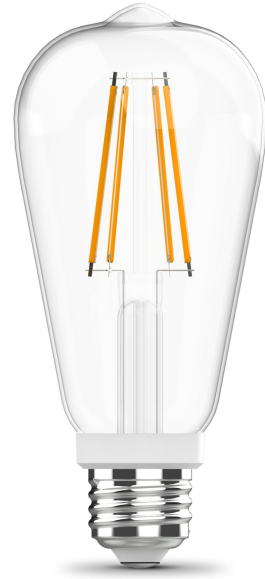

12W (100W Replacement) ST19 E26 Non-Dimmable Straight Filament Clear Glass Vintage Edison LED Light Bulb, Soft White

Features

- Dusk to Dawn sensor turns the light on in darkness and off when light is detected
- LED filament emits a cozy and inviting glow (2700K)
- Ideal for decorative indoor/outdoor use and enclosed fixtures
- **Ideal usage:** Decorative Fixture, Exposed-bulb Lighting Applications, Pendants

Specifications

Item Number	Item Length (In)	Item Width (In)	Bulb Shape
ST19100CL927CADDHDRP	5.4	2.5	ST19
Bulb Type	Bulb Base	Technology	Brightness (LUMENS)
Straight Tubular	E26	LED - Filament	1100
Lumen Efficiency (LPW)	Color Accuracy (CRI)	Color Temperature (CCT)	Life Hours
91.67	90	2700	15000
Life Years	Voltage	Replacement	Annual Energy Cost
13.7	120	100	1.45
Energy Used (Wattage)	Battery Operated	Pack Quantity	Smart
12	No	1	No
Portable	Dimmable	Hardwire	Enclosed Fixture Rated
No	No	No	Yes
Safety Location	Energy Star	CEC Compliant	
Damp	No	Title 20	