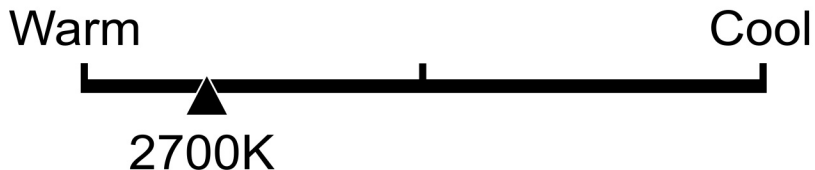

## Light Appearance

**Energy Used** **15 Watts**

---

ST19100CL/927CA  
/HDRP

Brightness  
**1490**  
lumens

Estimated  
Energy Cost  
**\$1.81**  
per year