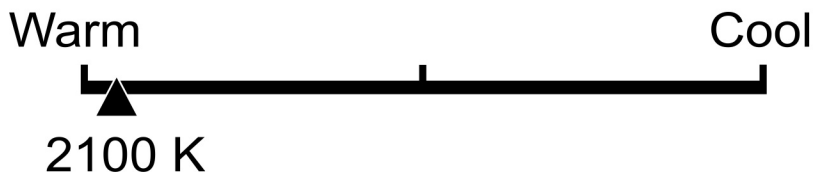

Lighting Facts Per Bulb

Brightness **1300 lumens**

Estimated Yearly Energy Cost **\$1.81**

Based on 3 hrs/day, 11¢/kWh.
Cost depends on rates and use.

Life

Based on 3 hrs/day

13.7 years

Light Appearance