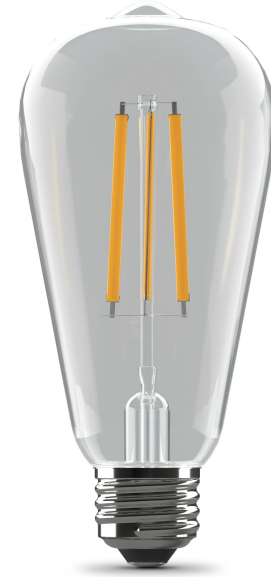

15W (100W Replacement) ST19 E26 Dimmable Enhance Straight Filament Clear Glass Vintage Edison LED Light Bulb, Daylight (

Features

- Combines the latest in LED technology with a timeless, traditional look
- Exposed filament look lends a touch of elegance to any room
- Dimmable design lets you customize the brightness of any room

Specifications

Item Number	Item Length (In)	Item Width (In)	Bulb Shape
ST19100/CL/950CA/4	5.4	2.6	ST19
Bulb Type	Bulb Base	Brightness (LUMENS)	Lumen Efficiency (LPW)
Straight Tubular	E26	1500	100.0
Color Accuracy (CRI)	Color Temperature (CCT)	Life Hours	Life Years
90	5000	17000	15.5
Voltage	Replacement	Annual Energy Cost	Energy Efficiency
120	100	1.81	85.0%
Energy Used (Wattage)	Battery Operated	Pack Quantity	Smart
15	No	4	No
Portable	Dimmable	Hardwire	Enclosed Fixture Rated
No	Yes	No	Yes
Safety Location	CEC Compliant		
Damp	Title 20		