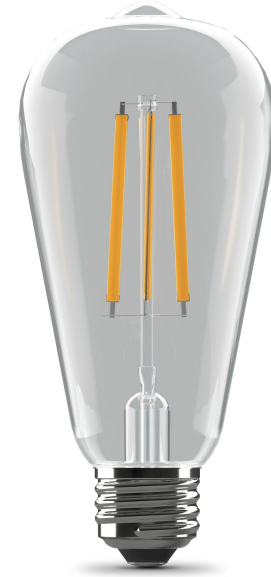

15W (100W Replacement) ST19 E26 Dimmable Enhance Straight Filament Clear Glass Vintage Edison LED Light Bulb, Soft White

Features

- Adds a touch of elegance to decorative fixtures where the bulb is visible
- Elegant glass filament design attracts attention even when the bulb is off
- Dimmable design lets you create the right environment in any room

Specifications

Item Number	Item Length (In)	Item Width (In)	Bulb Shape
ST19100/CL/927CA/4	5.4	2.5	ST19
Bulb Type	Bulb Base	Brightness (LUMENS)	Lumen Efficiency (LPW)
Straight Tubular	E26	1500	100.0
Color Accuracy (CRI)	Color Temperature (CCT)	Life Hours	Life Years
90	2700	17000	15.5
Voltage	Replacement	Annual Energy Cost	Energy Efficiency
120	100	1.81	85.0%
Energy Used (Wattage)	Battery Operated	Pack Quantity	Smart
15	No	4	No
Portable	Dimmable	Hardwire	Enclosed Fixture Rated
No	Yes	No	Yes
Safety Location	CEC Compliant		
Damp	Title 20		