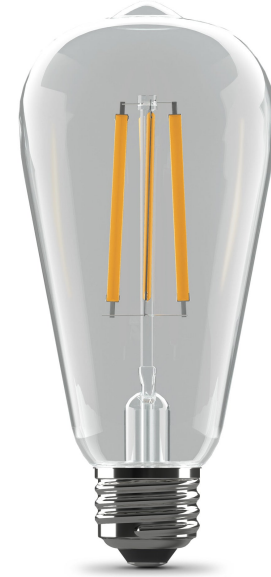

15W (100W Replacement) ST19 E26 Dimmable Enhance Straight Filament Clear Glass Vintage Edison LED Light Bulb, Soft White...

Features

- Adds a touch of elegance to decorative fixtures where the bulb is visible
- Elegant glass filament design attracts attention even when the bulb is off
- Dimmable design lets you create the right environment in any room

Specifications

Item Number	Item Length (In)	Item Width (In)	Bulb Shape
ST19100/CL/927CA/4	5.4	2.5	ST19
Bulb Type	Bulb Base	Brightness (LUMENS)	Lumen Efficiency (LPW)
Straight Tubular	E26	1500	100.0
Color Accuracy (CRI)	Color Temperature (CCT)	Life Hours	Life Years
90	2700	17000	15.5
Voltage (V)	Replacement (Wattage)	Annual Energy Cost (\$)	Energy Efficiency
120	100	1.81	85.0%
Energy Used (Wattage)	Battery Operated	Pack Quantity	Smart
15	No	4	No
Portable	Dimmable	Hardwire	Enclosed Fixture Rated
No	Yes	No	Yes
Safety Location	CEC Compliant		
Damp	Title 20		