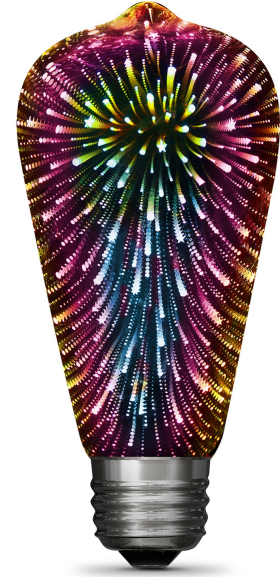

Infinity 3D Fireworks Effect LED ST19 Lightbulb

Features

- Decorative LED lights enhance your décor with a distinctive look while saving energy
- Colorful lights perfect for entertaining and celebrations
- Add a splash of color to a patio, porch or any festive occasion
- Ideal usage: Holiday and Parties, Decorative Fixture

Specifications

Item Number	Item Length (In)	Item Width (In)	Bulb Shape
ST19/PRISM/LED/RP	5.2	2.5	ST19
Bulb Type	Bulb Base	Bulb Finish	Technology
Straight Tubular	E26	White	LED - SMD
Brightness (LUMENS)	Lumen Efficiency (LPW)	Beam Angle	Color Accuracy (CRI)
7	3.5	270	80
Life Hours	Life Years	Voltage	Annual Energy Cost
10000	9.1	120	0.24
Energy Used (Wattage)	Battery Operated	Pack Quantity	Smart
2	No	1	No
Portable	Dimmable	Hardwire	Enclosed Fixture Rated
No	No	No	Yes
Safety Location	Energy Star	CEC Compliant	Warranty Years
Damp	No	Not Regulated	2