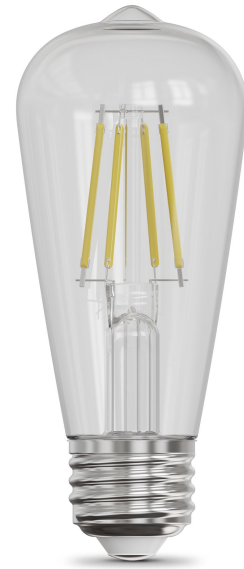

5.5W (60W Replacement) ST15 E26 Dimmable Straight Filament Clear Glass Vintage Edison LED Light Bulb, Soft White (2-Pack)

Features

- Combines the latest in LED technology with a timeless, traditional look
- Adds dramatic vintage style of a high-end restaurant or hotel
- Dial it up, dial it down to set the mood with fully dimmable customizable lighting
- **Ideal usage:** Decorative Fixture, Exposed-bulb Lighting Applications, Pendants

Specifications

Item Number	Item Length (In)	Item Width (In)	Bulb Shape
ST1560/CL/VG/LED/2	4.5	1.9	ST15
Bulb Type	Bulb Base	Bulb Finish	Brightness (LUMENS)
Straight Tubular	E26	Clear	500
Lumen Efficiency (LPW)	Beam Angle	Color Accuracy (CRI)	Color Temperature (CCT)
90.91	270	80	2100
Life Hours	Life Years	Voltage	Replacement
15000	13.7	120	60
Annual Energy Cost	Energy Used (Wattage)	Battery Operated	Pack Quantity
0.66	5.5	No	2
Smart	Portable	Dimmable	Hardwire
No	No	Yes	No
Enclosed Fixture Rated	Safety Location	Energy Star	CEC Compliant
Yes	Damp	No	Not Regulated