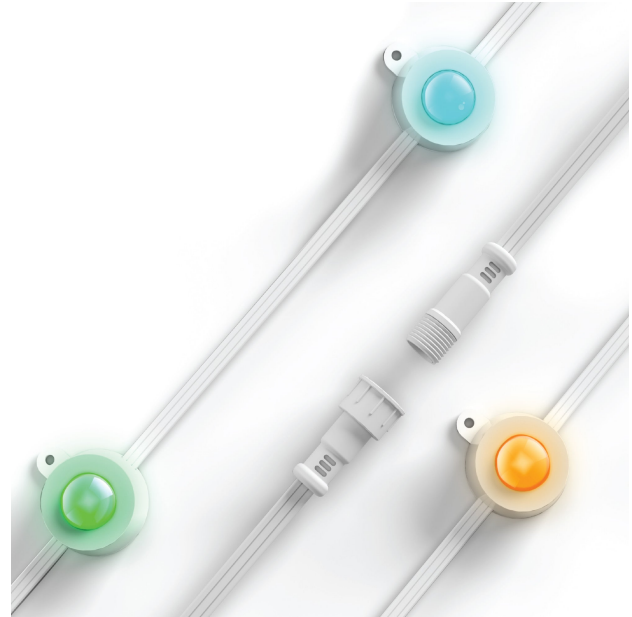

# 16 Ft. Extension For Smart Chasing Permanent Outdoor Lights

## Features

- Connects to Feit Electric permanent outdoor lights (sold separately) to extend coverage
- Change colors and create rich, vibrant lighting displays for your outdoor space
- 75+ preset scenes and millions of customizable colors to personalize your outdoor lighting according to your preferences and occasions
- **Ideal usage:** Holiday and Parties

## Specifications

<b>Item Number</b>	<b>Item Length (In)</b>	<b>Item Width (In)</b>	<b>Item Height (In)</b>
SL50-36/RGB/AG/16EXT	198.8	1.9	0.9
<b>Bulb Finish</b>	<b>Cord color</b>	<b>String Light Color</b>	<b>String Light Length</b>
White	White	White	16 ft.
<b>Technology</b>	<b>Beam Angle</b>	<b>Color Accuracy (CRI)</b>	<b>Color Temperature (CCT)</b>
LED - SMD	270	80	RGBW
<b>Annual Energy Cost</b>	<b>Battery Operated</b>	<b>Pack Quantity</b>	<b>Bulbs Included</b>
1.45	No	1	12
<b>Smart</b>	<b>Portable</b>	<b>Dimmable</b>	<b>Hardwire</b>
Yes	Yes	No	No
<b>Enclosed Fixture Rated</b>	<b>Safety Location</b>	<b>Energy Star</b>	<b>CEC Compliant</b>
No	Wet	No	Not Regulated
<b>Warranty Years</b>	<b>Special Features</b>		
1	Voice Control,Color Chasing		