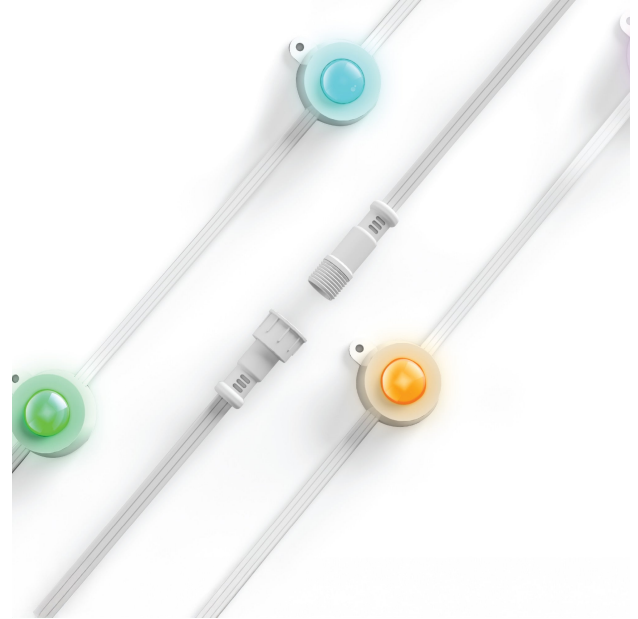

25 Ft. Extension For Smart Permanent Outdoor Lights

Features

- Adds 25 feet of customizable light to pro version Smart Permanent Outdoor Lights
- No Subscription Fees. Control your lights without added costs
- Enjoy millions of colors and customizable white tones for precise lighting effects

Specifications

Item Number	Item Length (In)	Item Width (In)	Item Height (In)
SL50-30RGBTWAG/25EXT	299.5	2.0	0.9
Color Accuracy (CRI)	Life Hours	Life Years	Energy Used (Wattage)
90	25000	22.8	12
Battery Operated	Pack Quantity	Smart	Portable
No	1	Yes	Yes
Dimmable	Hardwire	Enclosed Fixture Rated	Safety Location
No	No	No	Wet
Energy Star	CEC Compliant		
No	Not Regulated		