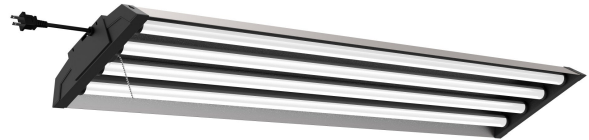

4 Ft. 80W Cool White (4000K) Integrated LED Utility Light With Pull Chain

Features

- Easy plug in ultra-lightweight design
- Simple way to add extra illumination to garages, basements, workspaces and more
- Maintenance free design with no bulbs to replace
- **Ideal usage:** Garages, Basements, Game Rooms, Utility Rooms

Specifications

Item Number	Item Length (In)	Item Width (In)	Item Height (In)
SHOP/4X4/840	47.4	10.7	2.3
Fixture Type	Fixture Finish	Fixture Lens Material	Fixture Mount
Shop Light	Aluminum	Plastic	Suspended, Ceiling
Body Material	Housing Finish	Technology	Brightness (LUMENS)
Aluminum	White	LED - SMD	7000
Lumen Efficiency (LPW)	Color Accuracy (CRI)	Color Temperature (CCT)	Life Hours
87.5	83	4000	50000
Life Years	Voltage	Replacement	Annual Energy Cost
45.7	120	NA	9.64
Energy Efficiency	Energy Used (Wattage)	Battery Operated	Pack Quantity
NA	80	No	1
Smart	Portable	Dimmable	Hardwire
No	Yes	No	No
Enclosed Fixture Rated	Safety Location	Energy Star	CEC Compliant
No	Damp	Yes	Title 20
Warranty Years	Special Features		
5	Linkable		