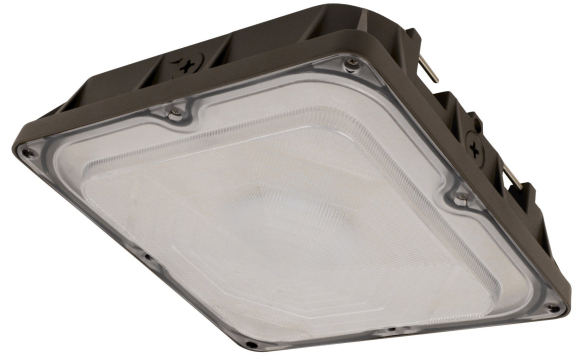

10 In. 45W Commercial Canopy Daylight (5000K) LED Security Light

Features

- Ultra-bright high lumen industrial lighting to keep work spaces well-lit and secure
- High-quality performance and energy efficiency for commercial sector lighting solutions
- Rugged cast aluminum housing and wet location rated; lighting is suitable for outdoor locations
- **Ideal usage:** Security Fixture, Commercial Lighting, Outdoor Lighting

Specifications

Item Number	Item Length (In)	Item Width (In)	Fixture Type
S10CNPY/850/BZ	11.3	11.3	Security
Fixture Finish	Fixture Lens Material	Fixture Mount	Housing Finish
Aluminum	Polycarbonate	Ceiling	Bronze
Technology	Brightness (LUMENS)	Lumen Efficiency (LPW)	Color Accuracy (CRI)
LED - SMD	4700	104.44	80
Color Temperature (CCT)	Life Hours	Life Years	Voltage
5000	50000	17	120
Annual Energy Cost	Energy Used (Wattage)	Battery Operated	Pack Quantity
5.42	45	NO	1
Smart	Portable	Dimmable	Hardwire
No	NO	0-10	NO
Enclosed Fixture Rated	Safety Location	CEC Compliant	Warranty Years
No	Wet	Not Regulated	5