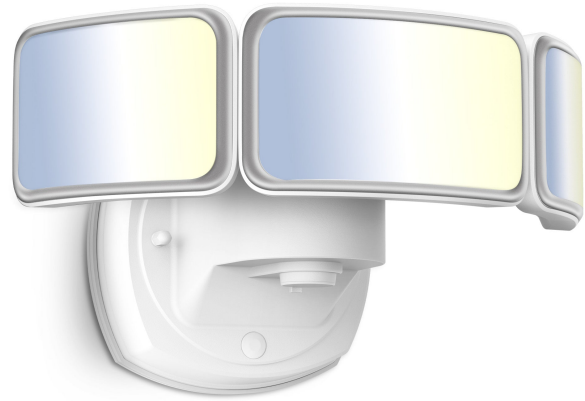

10.5 In. 48W Selectable White (3CCT) White LED Triple Head Flood Light

Features

- Ultra-bright 5000-lumen lighting to keep residential and workspaces secure
- Built in dusk to dawn photocell sensor saves energy and money
- High quality LED performance and energy efficiency with LEDs integrated into the fixture so there are no bulbs to replace

Specifications

Item Number	Item Length (In)	Item Width (In)	Item Height (In)
S10.5TFL/3CCT/DD/WH	7.8	8.5	5.7
Brightness (LUMENS)	Lumen Efficiency (LPW)	Color Accuracy (CRI)	Color Temperature (CCT)
5000	104.17	80	3000 4000 5000
Life Hours	Life Years	Voltage	Replacement
50000	45.7	120	NA
Annual Energy Cost	Energy Efficiency	Energy Used (Wattage)	Battery Operated
5.78	NA	48	No
Pack Quantity	Smart	Portable	Dimmable
1	No	No	No
Hardwire	Enclosed Fixture Rated	Safety Location	Energy Star
Yes	No	Wet	Yes
CEC Compliant	Warranty Years	Special Features	
Not Regulated	5	Dusk to Dawn,Color Selectable,Adjustable Head	