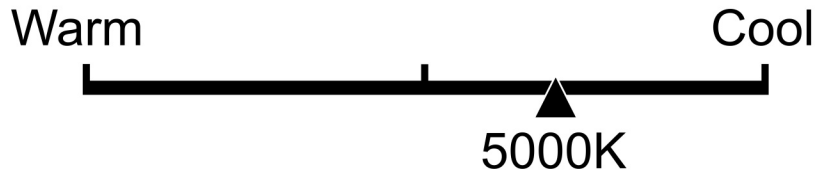

Lighting Facts Per Bulb

Brightness **940 lumens**

Estimated Yearly Energy Cost

Based on 3 hrs/day, 11¢/kWh.
Cost depends on rates and use.

Life

Based on 3 hrs/day

22.8 years

Light Appearance