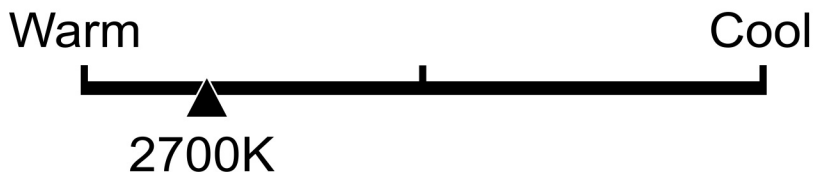

Lighting Facts Per Bulb

Brightness **940 lumens**

Estimated Yearly Energy Cost **\$1.25**

Based on 3 hrs/day, 11¢/kWh.
Cost depends on rates and use.

Life

Based on 3 hrs/day

22.8 years

Light Appearance