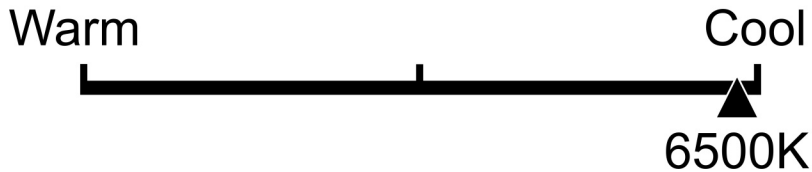

Lighting Facts Per Bulb

Brightness **4200 lumens**

Estimated Yearly Energy Cost

Based on 3 hrs/day, 11¢/kWh.
Cost depends on rates and use.

Life

Based on 3 hrs/day

22.8 years

Light Appearance