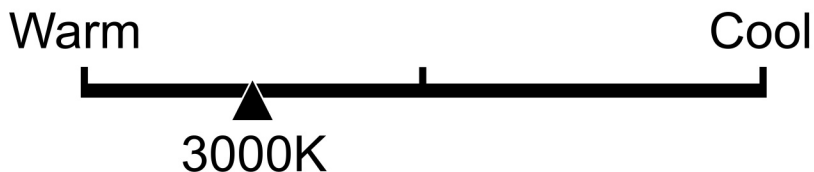

Lighting Facts Per Bulb

Brightness **1600 lumens**

Estimated Yearly Energy Cost **\$2.13**

Based on 3 hrs/day, 11¢/kWh.
Cost depends on rates and use.

Life

Based on 3 hrs/day

22.8 years

Light Appearance