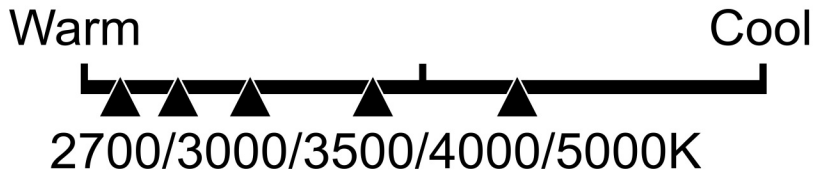

Lighting Facts Per Bulb

Brightness **3000 lumens**

Estimated Yearly Energy Cost

Based on 3 hrs/day, 11¢/kWh.
Cost depends on rates and use.

Life

Based on 3 hrs/day

15.5 years

Light Appearance

Energy Used **33.3 Watts**

PAR38325DM5CCT

Brightness
3000
lumens

Estimated
Energy Cost
per year