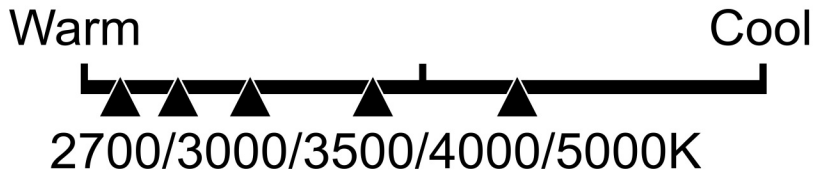

Lighting Facts Per Bulb

Brightness **2650 lumens**

Estimated Yearly Energy Cost

Based on 3 hrs/day, 11¢/kWh.
Cost depends on rates and use.

Life

Based on 3 hrs/day

15.5 years

Light Appearance

Energy Used **29.4 Watts**

PAR38250DM5CCT

Brightness
2650
lumens

Estimated
Energy Cost
per year