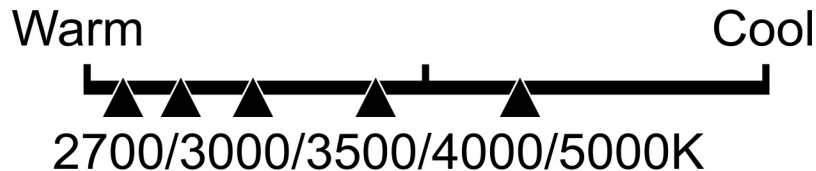

PAR38150DM5CCTCA

Lighting Facts Per Bulb

Brightness **1600 lumens**

Estimated Yearly Energy Cost

Based on 3 hrs/day, 11¢/kWh.
Cost depends on rates and use.

Life

Based on 3 hrs/day **22.8 years**

Light Appearance

Energy Used **17.7 Watts**