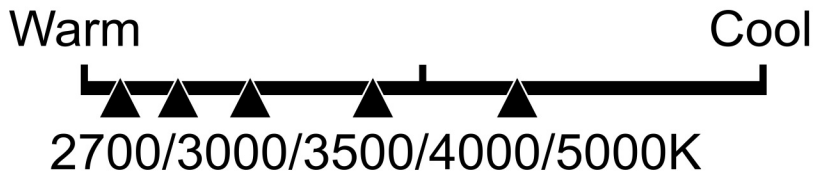

Lighting Facts Per Bulb

Brightness **1600 lumens**

Estimated Yearly Energy Cost

Based on 3 hrs/day, 11¢/kWh.
Cost depends on rates and use.

Life

Based on 3 hrs/day

22.8 years

Light Appearance

Energy Used **17.7 Watts**

PAR38150DM5CCTC
A

Brightness
1600
lumens

Estimated
Energy Cost
per year