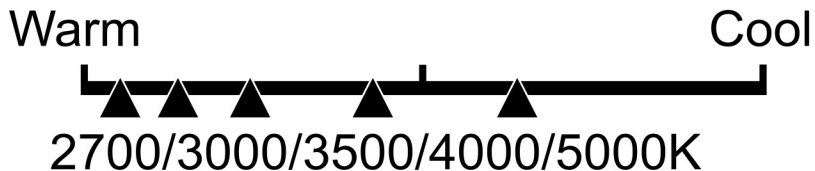

Lighting Facts Per Bulb

Brightness **1400 lumens**

Estimated Yearly Energy Cost

Based on 3 hrs/day, 11¢/kWh.
Cost depends on rates and use.

Life

Based on 3 hrs/day

22.8 years

Light Appearance

Energy Used **15.5 Watts**

PAR38120DM/6WYC
A/2

Brightness

1400
lumens

Estimated
Energy Cost

per year